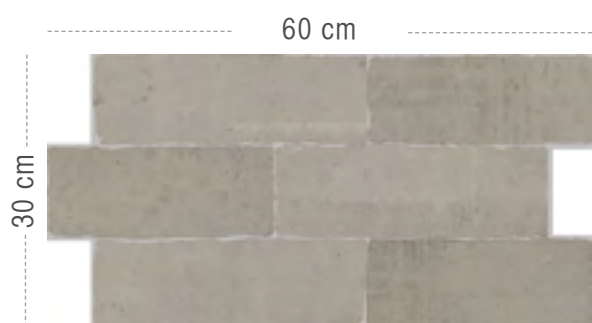

COD. S10531 Living Cement Beige 44